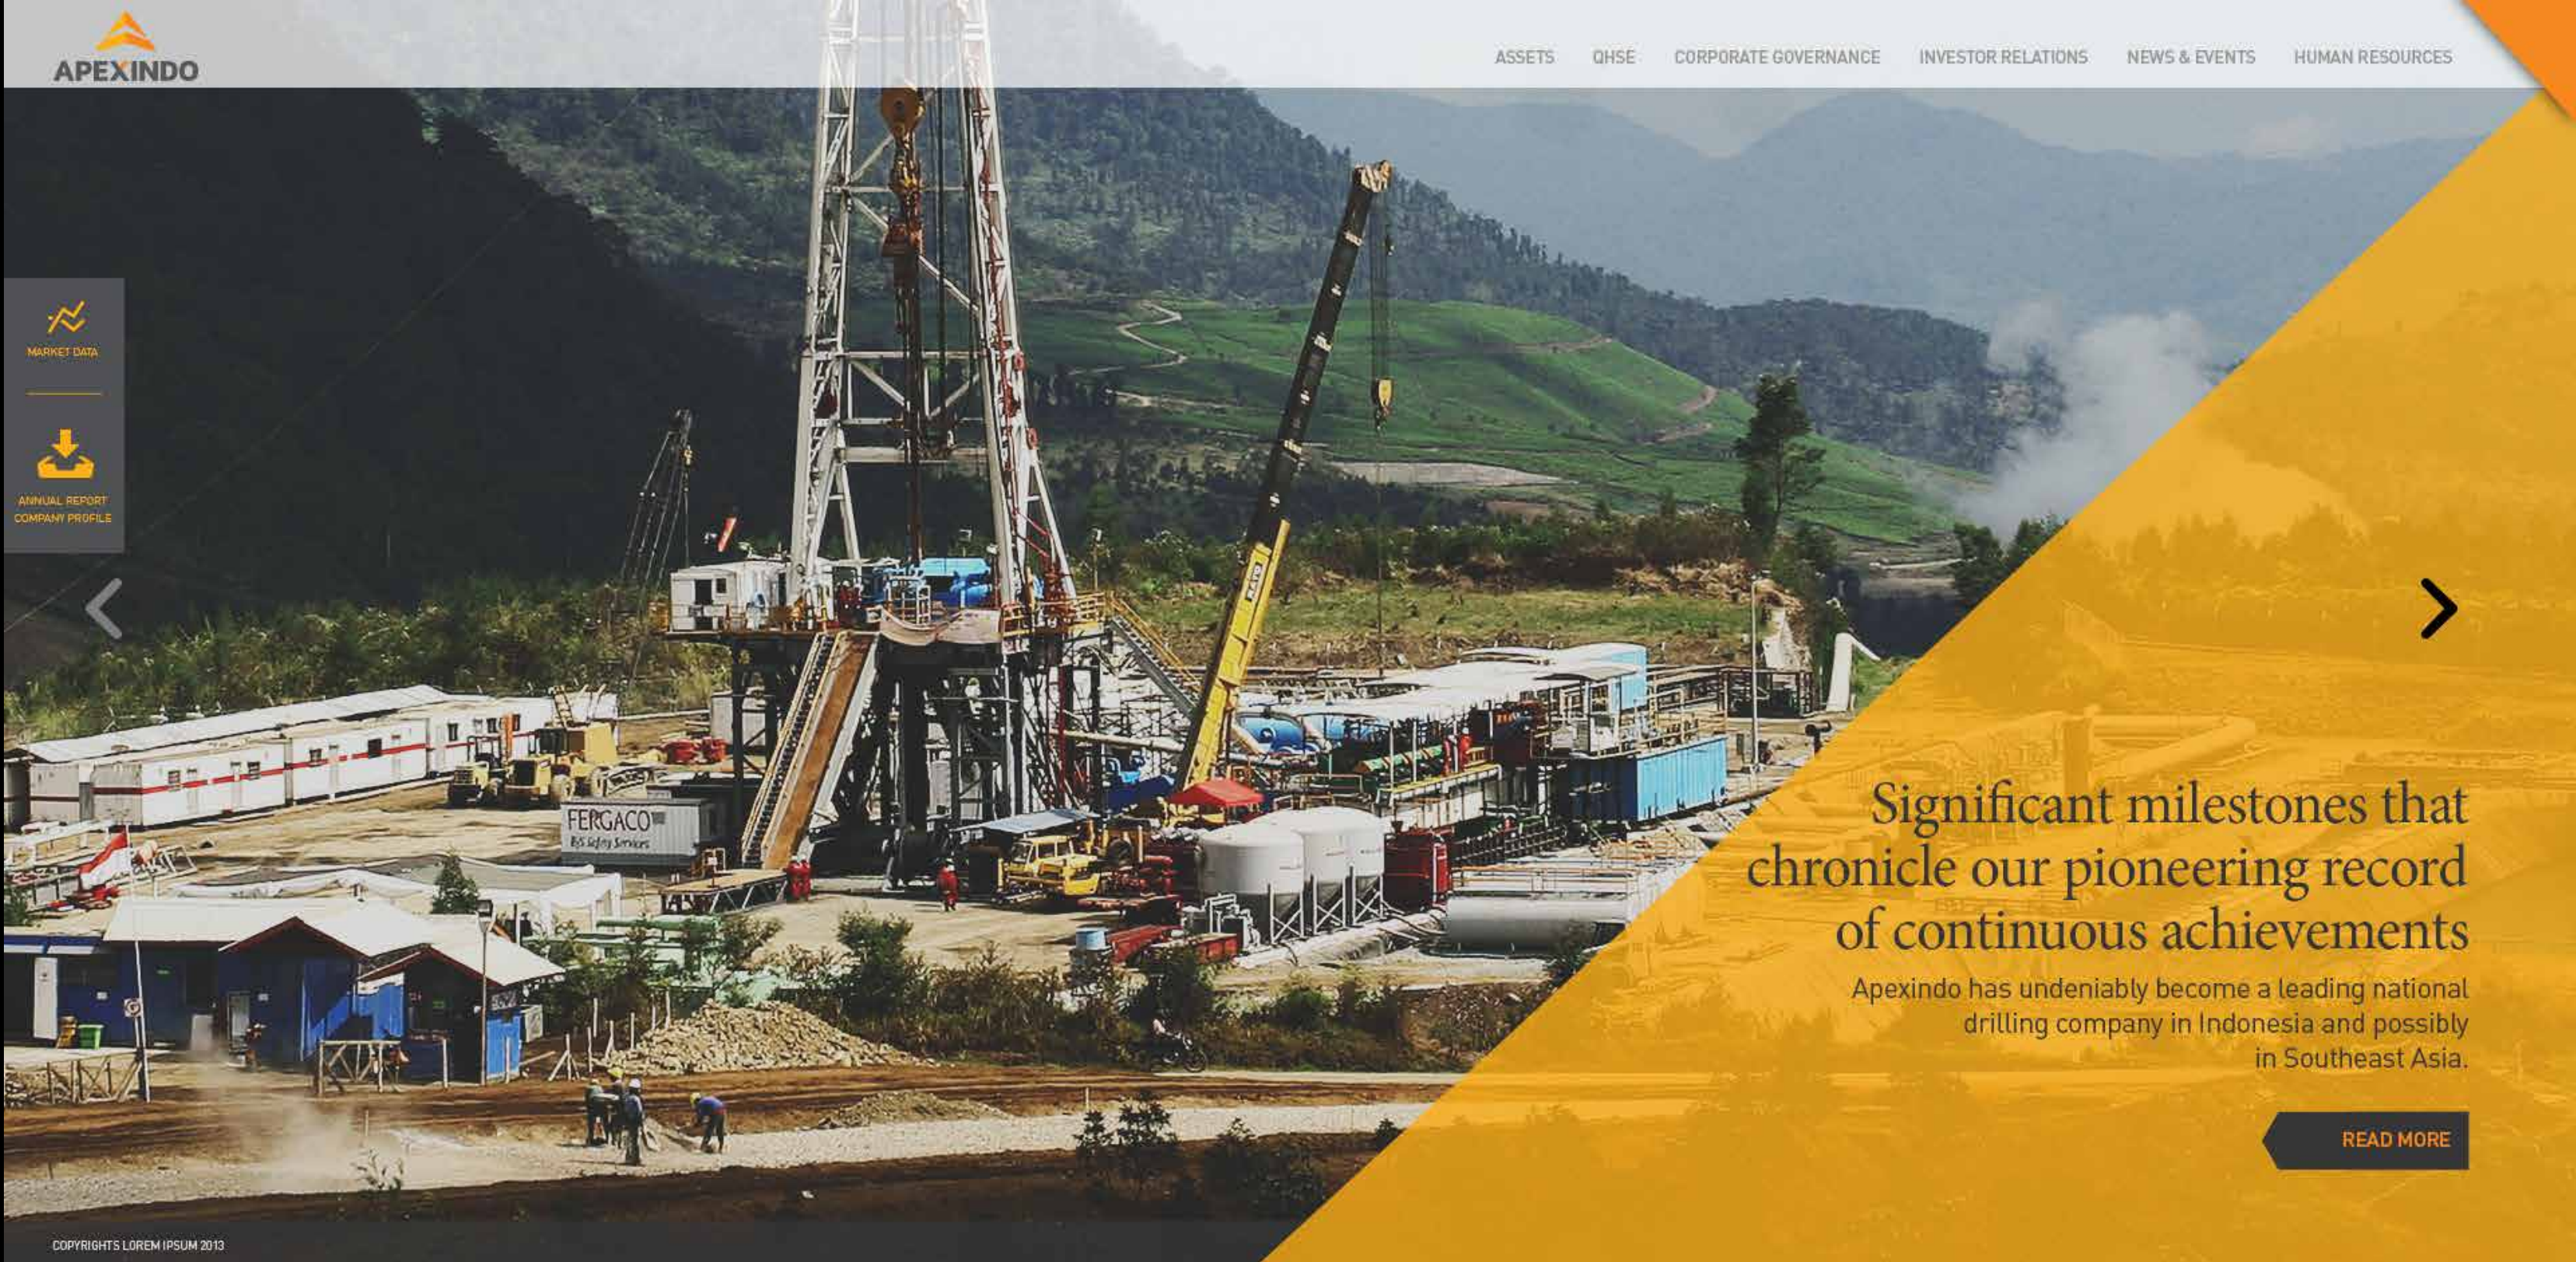

MARKET DATA

ANNUAL REPORT
COMPANY PROFILE

Significant milestones that chronicle our pioneering record of continuous achievements

Apexindo has undeniably become a leading national drilling company in Indonesia and possibly in Southeast Asia.

[READ MORE](#)