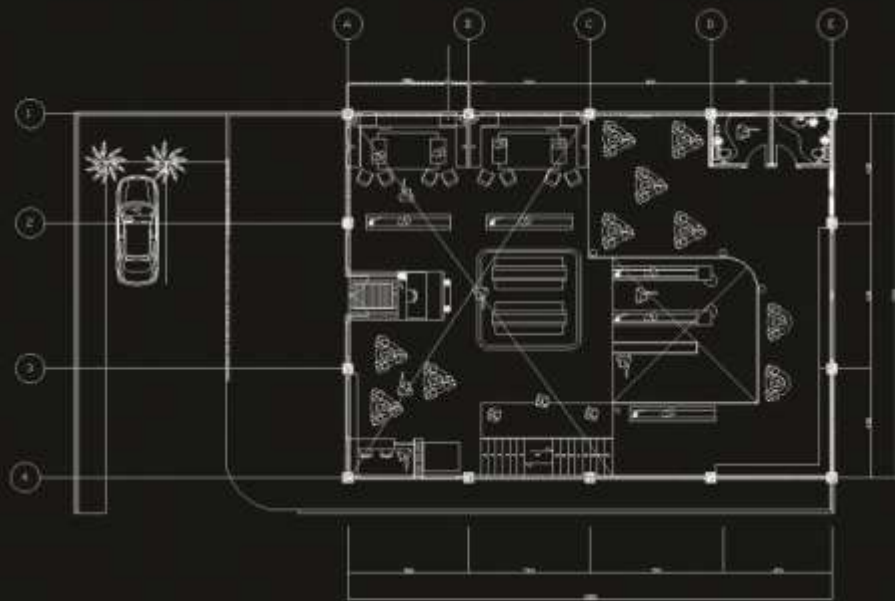

LAYOUT FURNITUR L1 2
SKALA 1 : 100

Cafe Book, books and food are a perfect blend. Only the first two can be combined in the house. Cafe book one of a very pleasant place to hang out alone or with friends. A lot of people are looking for a comfortable place to do the work, especially for meeting the students. The concept is taken here is america country, this concept shows a stylist location, quiet, and feels comfortable with the countrynya.

At this time the concept of country america why I take, is because a lot of people who do not want to be separated from a sense of calm and also comfortable.

PROJECT INTERIOR 4
library cafe