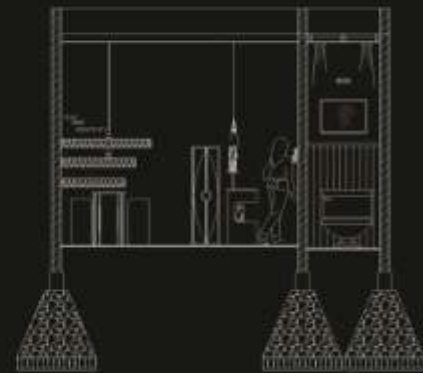

PROJECT INTERIOR 2
craft store