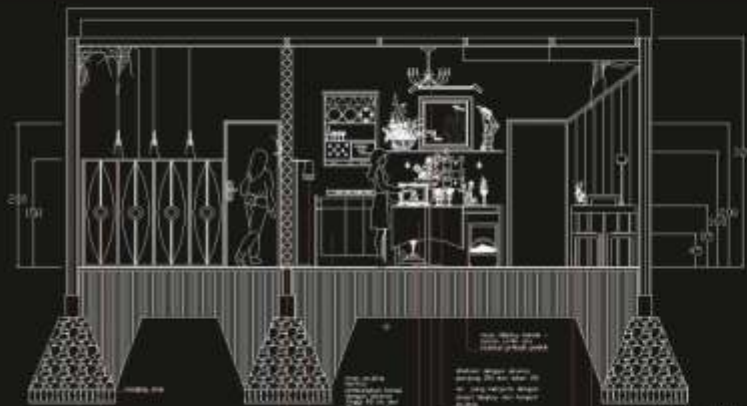

1. Dinding: Catokan Putih
2. Lantai: Keramik Putih
3. Langit-langit: Gypsum Board
4. Partisi: Kayu Jati
5. Meja: Kayu Jati
6. Kursi: Kayu Jati
7. Lemari: Kayu Jati
8. Rak: Kayu Jati
9. Lampu: Gantung
10. Ventilasi: Jendela