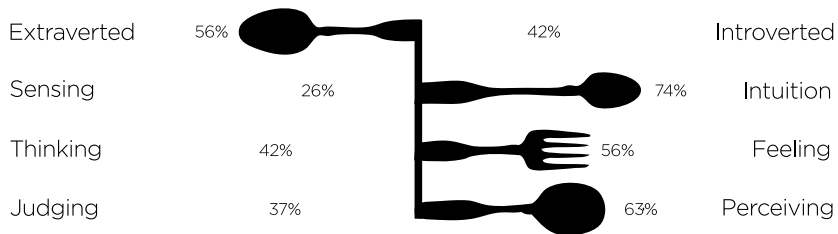

2011 - Enter Universitas Ciputra - Visual Communication Design

INTEREST

singing

travelling

chitchat

reading

eat whatever

SKILL O-METER

PERSONALITY TYPE

ENFP - The "Advocate"

EXPERIENCES

2010 - 2012

Food photography for One Bite product
Sweet seventeen & Engagement photographer
Outdoor photographer & conceptor

2013

Posters for UKM Katolik UC and other commercials
Branding Belle Architecture
Branding MACEO project
Branding BENE
Photographer for student card Universitas Ciputra