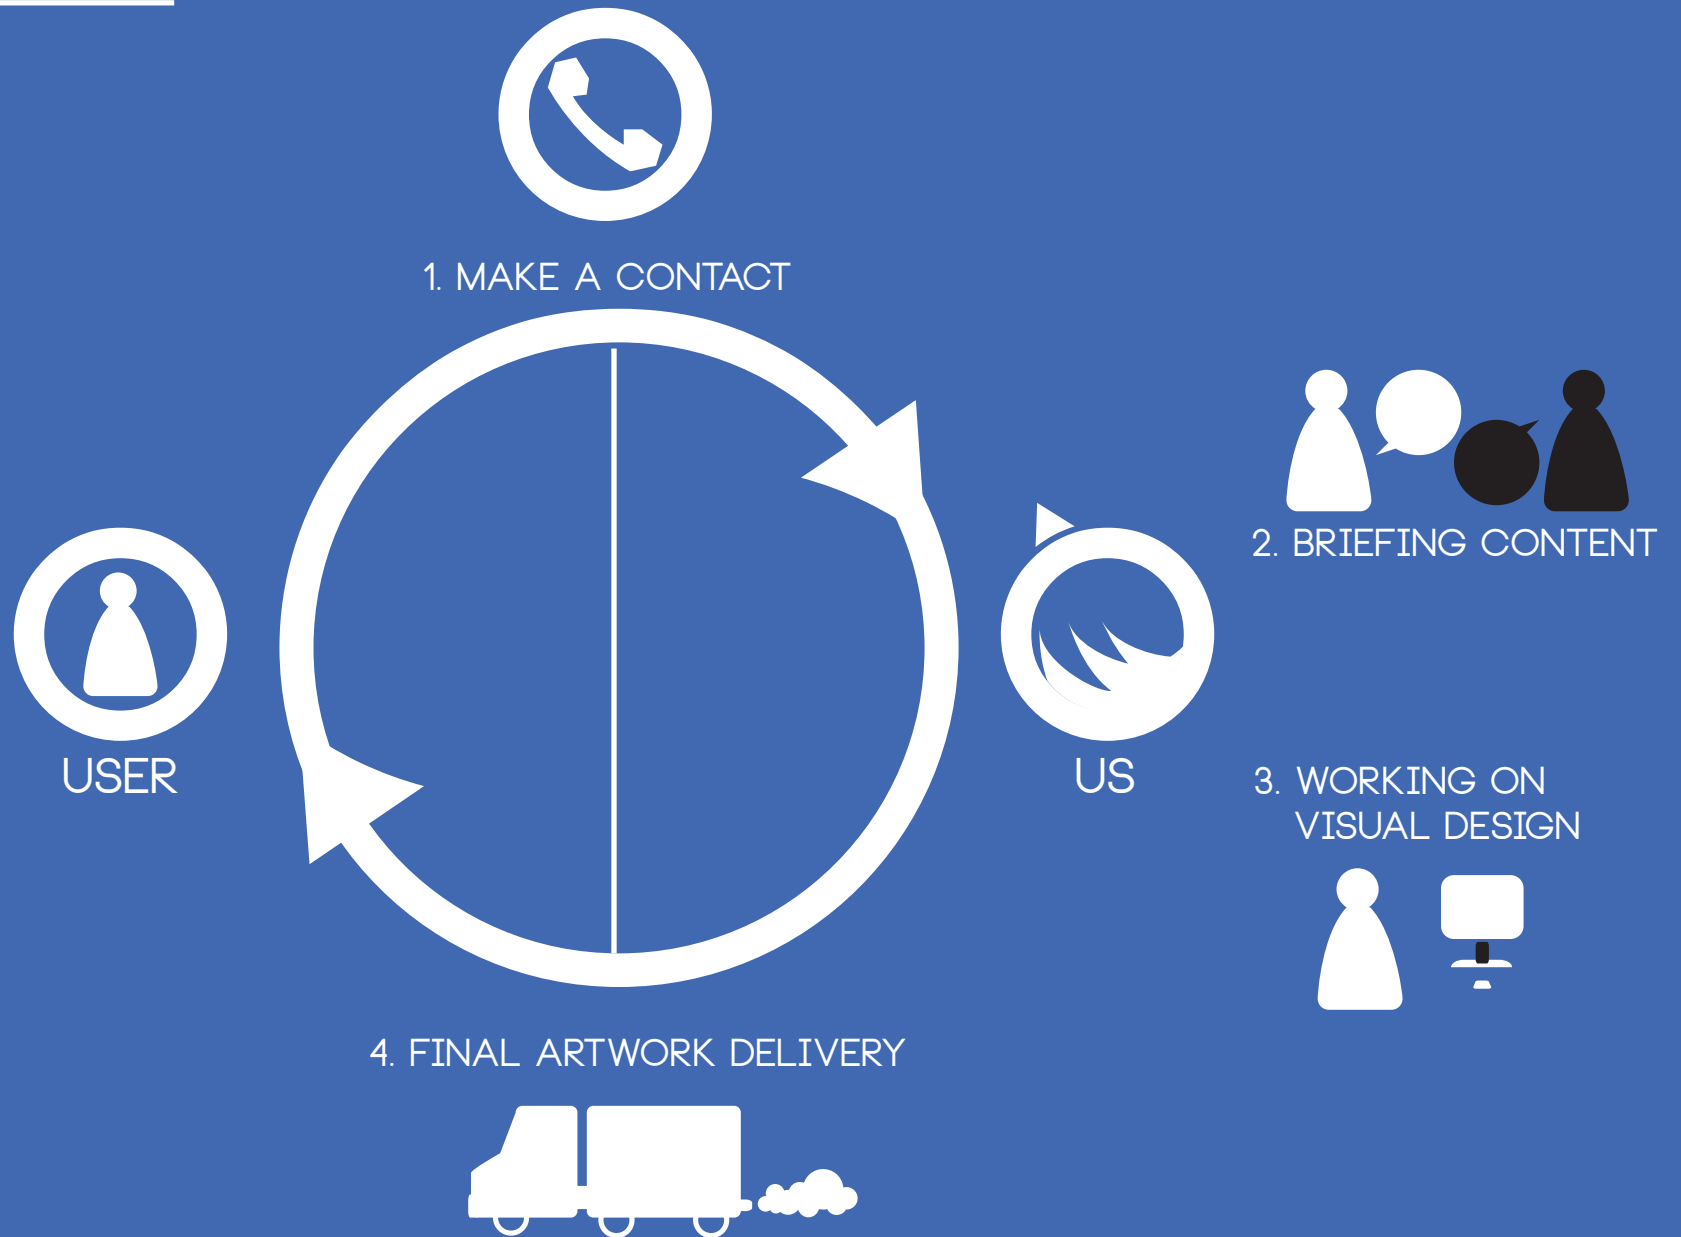

02. ORDER SYSTEM