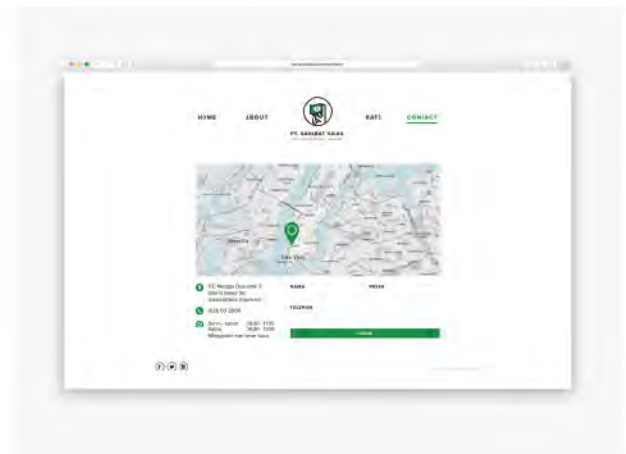

PACK&GO

PACK&GO is an application focused in itinerary plannings with checklist, also providing suggestions and reviews for places to go and stay for user's information.

This is a personal project where I create the logo, landing pages, also the web's front page and app on mobile device. I aim for the simplicity and clean look with straightforward content.