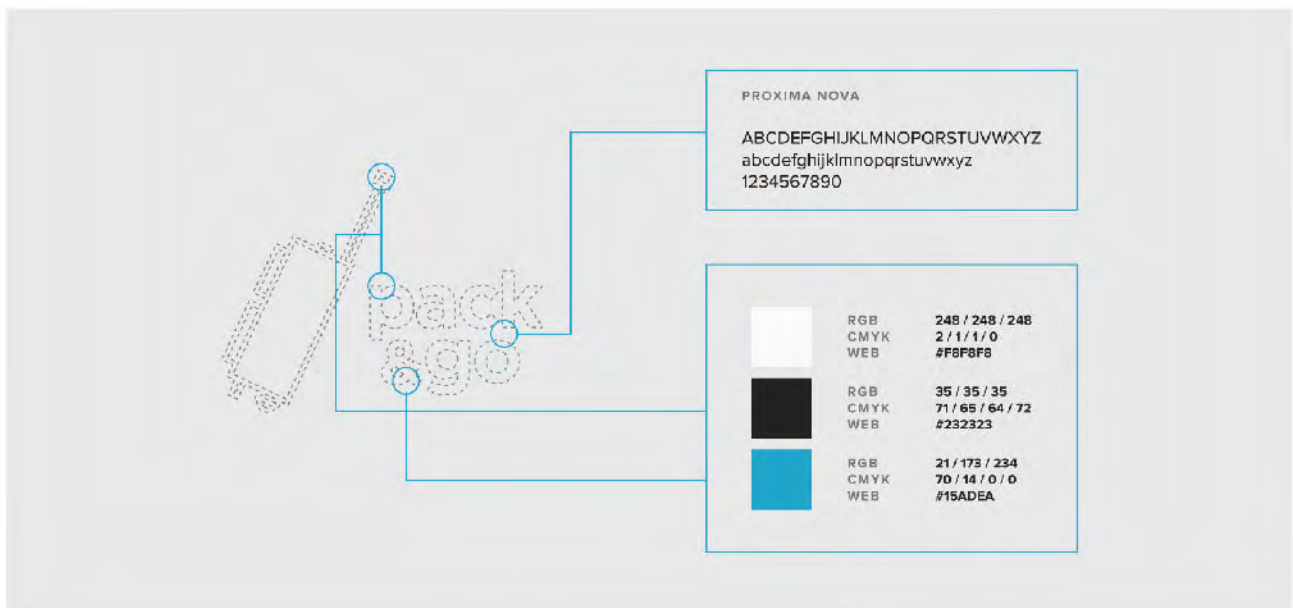

PACK&GO

PACK&GO is an application focused in itinerary plannings with checklist, also providing suggestions and reviews for places to go and stay for user's information.

This is a personal project where I create the logo, landing pages, also the web's front page and app on mobile device. I aim for the simplicity and clean look with straightforward content.

TOOLS: ADOBE PHOTOSHOP, ADOBE ILLUSTRATOR, WACOM