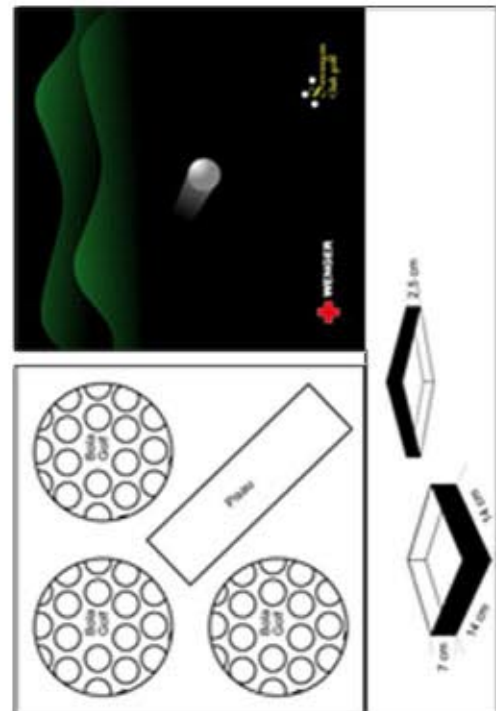

Fahreifa's Portfolio

fariez_reifa@yahoo.com

62.812.9444.66.12

Software | Adobe Photoshop, AdobeInDesign, Corell Draw12
PC, Machintos

WENGER LEAFLET 44.7cmx24.7cm & GIFTBOX 14cmx14cm
PT. ELICKA DAY

ADIRA INSURANCE KAOS
PT. ASURANSI ADIRA DINAMIKA