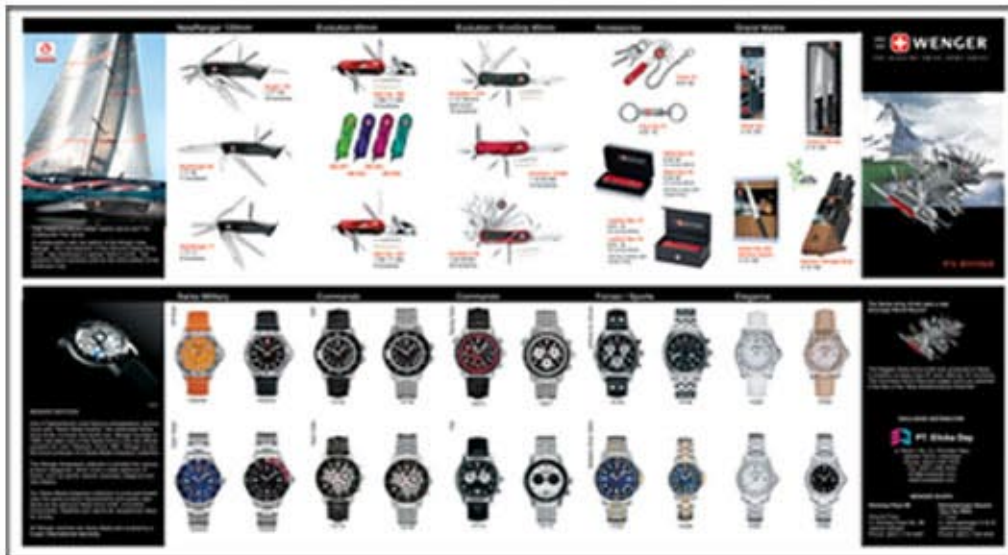

Fahreifa's Portfolio

fariez_reifa@yahoo.com

62.812.9444.66.12

Software | Adobe Photoshop, AdobeInDesign, Corell Draw12
PC, Machintos

WENGER LEAFLET 44.7cmx24.7cm & GIFTBOX 14cmx14cm
PT. ELICKA DAY

ADIRA INSURANCE KAOS
PT. ASURANSI ADIRA DINAMIKA