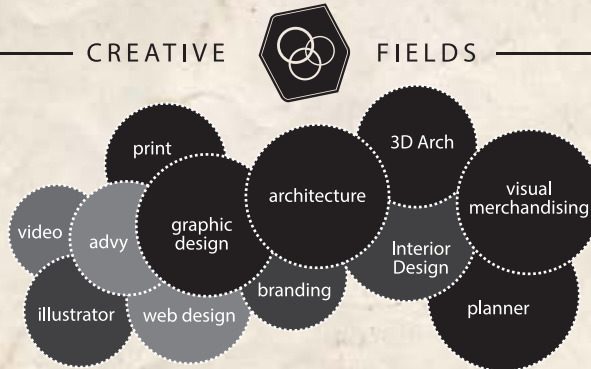

EXPERIENCES

- 2014 - present Graphic **I**llustrator PT Inmajin Indonesia (123rf.com)  
- create stock vector icon, illustration, infographic and etc.
- 2011- present Freelance & Co Founder kotakatik design  
clients have included : On The Move Entertainment & Event-NYC, Rick Tomich Mind Branding-Las Vegas, Slingjot.com, Hootify, Guac Taco Catering, G-Lixir, Etc.  
link portfolio : <https://www.behance.net/gallery/15461713/Hootify-logo-design>
- 2009 - 2011 Supervisor Visual Merchandising Matahari Department Store  
- make concept and creativity visual to increase sales.  
- maintaining standard merchandise visualization in store  
link portfolio : <https://www.behance.net/gallery/8890229/VISUAL-MERCHANDISING>
- 2007 - 2009 Graphic Designer CV Warna Warni  
- Graphic Design for corporate branding, branding car design, quality control in large printing.  
link portfolio : <https://www.behance.net/gallery/8890837/brochure-poster-flyer-design>
- 2006 - 2007 Architect PT Rachmat Golden Patompo  
- Jr. architect, create a house design for real estate.  
link portfolio : <https://www.behance.net/gallery/8889741/TOWN-HOUSE-DESIGN>

INTEREST

- Drawing
- Traveling
- Reading
- Concepting
- Watching Movie
- Listening Music (Rock, Electronic, Hip Hop)

CREATIVE FIELDS

I'm a hardworking, quick adaptable & multi talented person who interested in Architecture, Design & Planning. I love try new things to improve my skill. Please visit link below for further works.