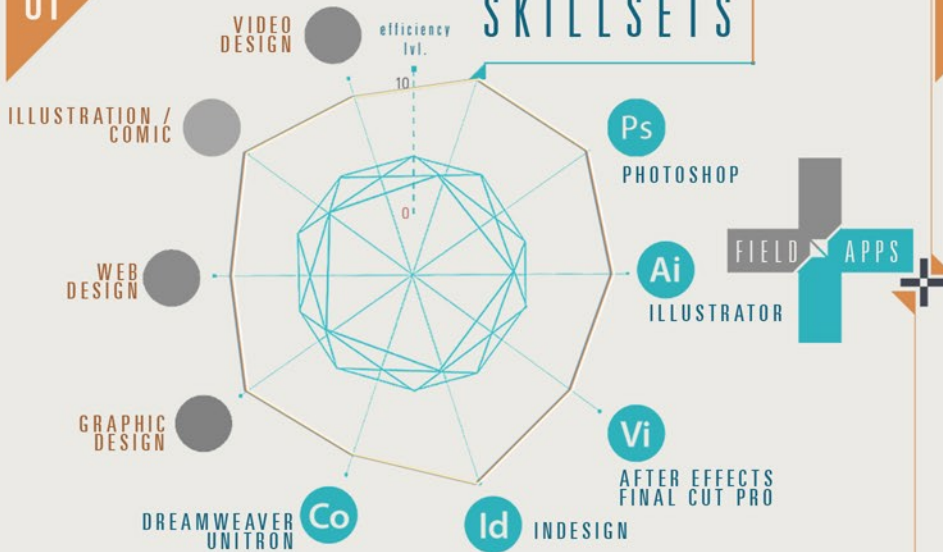

SKILLSETS

02

CONTACT

I'M AVAILABLE FOR
FULLTIME & FREELANCE WORKS

Bē BEHANCE
be.net/ellinsworth

dA DEVIANTART
ellinsworth.deviantart.com

GET IN TOUCH FASTER!

PHONE
+62 (0) 89 97 83 17 01

LINKEDIN
id.linkedin.com/in/ellinsworth

EMAIL
mihael.ellinsworth@gmail.com

03

EDUCATION

2006 THE BRITISH INSTITUTE
Attended English class
English speak / listen / writing
at Professional level proficiency

2009 S,Ds. (BA) - S1 DKV GPA 3,25
2013 INSTITUT TEKNOLOGI NASIONAL
Studying all aspect of Design and Illustration,
including but not limited to Identity Branding,
Motion Graphic Design, Comic
Illustration, Multimedia and Website Design.

JUN '12 INTERSHIP
CARAVAN STUDIO
Baratayuda 9, 10 Colorist
Thomas the Train - Painter
Chrysalist - Layout Designer
Classified Card Game - Painter

AUG '12 ILLUSTRATOR
WHITELIONS STUDIO
Background Title Painter - Bashball 3D
Concept Character Design
Background Painter - Icebound

NOV '13 BALI ILLUSTRATION
WORKSHOP
Workshop is held in Jimbaran, Bali, with 5
famous mentors: Kekai Kotaki, Alex Negrea,
Dave Rapoza, Daniel E. Warren, and Alejandro Mirabal. Finished with a certificate.

EXPERIENCES

HIRE ME!

INTEREST:
ILLUSTRATION
VIDEOGRAPHY
GRAPHIC DESIGN
CONCEPT ART
COMIC
FILM EDITOR

JAKA PRAWIRA
JLN. MUARA SARI II No. 6
KELURAHAN KEBONLEGA
BANDUNG
INDONESIA 40235
+62 89 97 83 17 01
mihael.ellinsworth@gmail.com

WHY YOU SHOULD WORK WITH ME:
- I'M OPEN TO CLIENT IN RELATION
- A FAST LEARNER,
- EVEN IN RUST, I LEARN MORE
- I LISTEN HARD ON CLIENT'S PROBLEM
- I PUT ALL OF IT INTO LOTS OF SOLUTION

REFERENCES IS AVAILABLE ON REQUEST