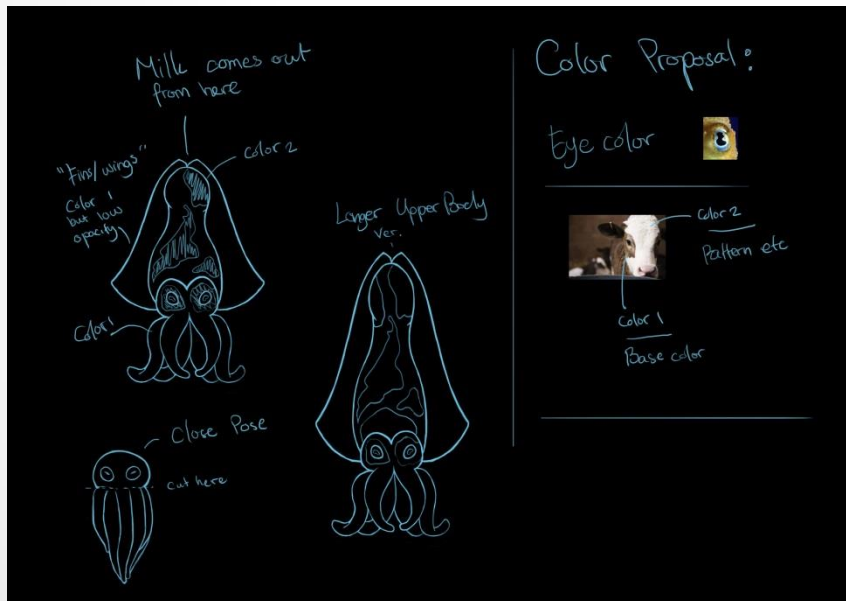

Portfolio Project:
Ascender the Game/Ascender:
Enigmatic Journey

• • •

Creature Design: Cattlefish

Concept

Final Design

Creature Design: Salatypus

Concept

Final Design