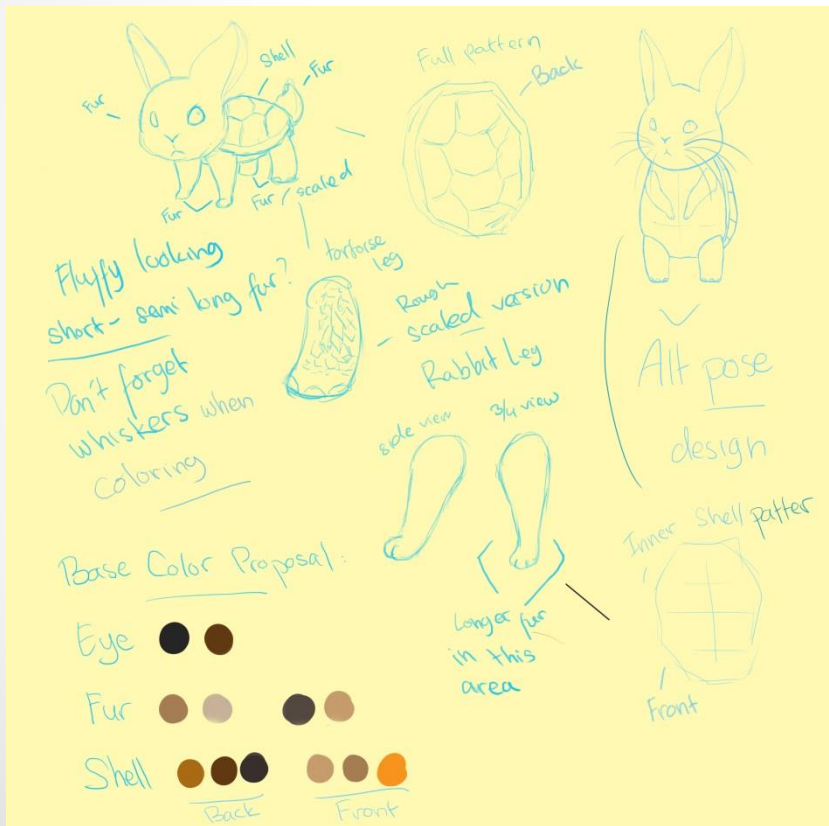

Portfolio Project:
Ascender the Game/Ascender:
Enigmatic Journey

• • •

Creature Design: Cattlefish

Concept

Final Design

Creature Design: Salatypus

Concept

Final Design

Creature Design: Tortobun

Concept

Final Design

Personal Project

<http://emilyzhugallery.blogspot.com/>

Thank You Very Much!

My Contact:

Phone: 0851 0219 2687