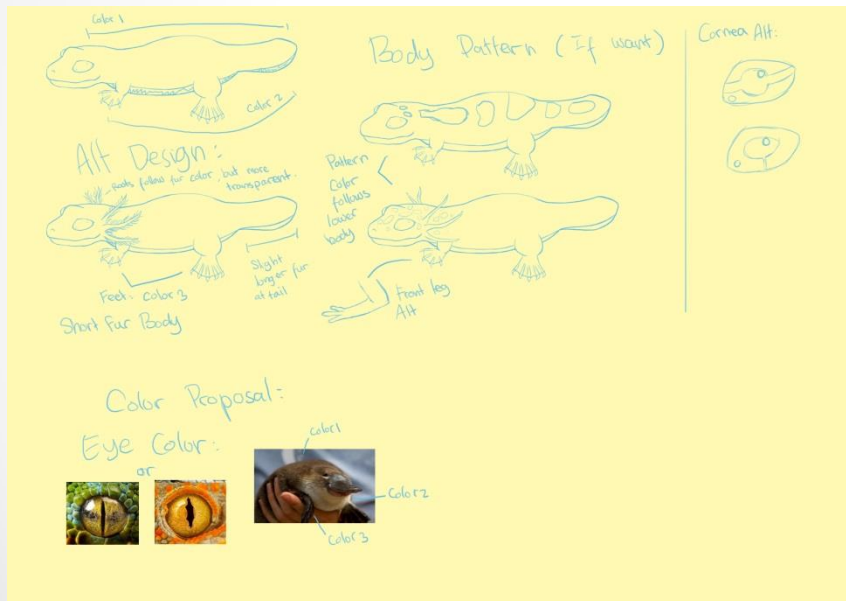

Portfolio Project:
Ascender the Game/Ascender:
Enigmatic Journey

• • •

Creature Design: Cattlefish

Concept

Final Design

Creature Design: Salatypus

Concept

Final Design

Creature Design: Tortobun

Concept

Final Design

Personal Project

<http://emilyzhugallery.blogspot.com/>

Thank You Very Much!

My Contact:

Phone: 0851 0219 2687