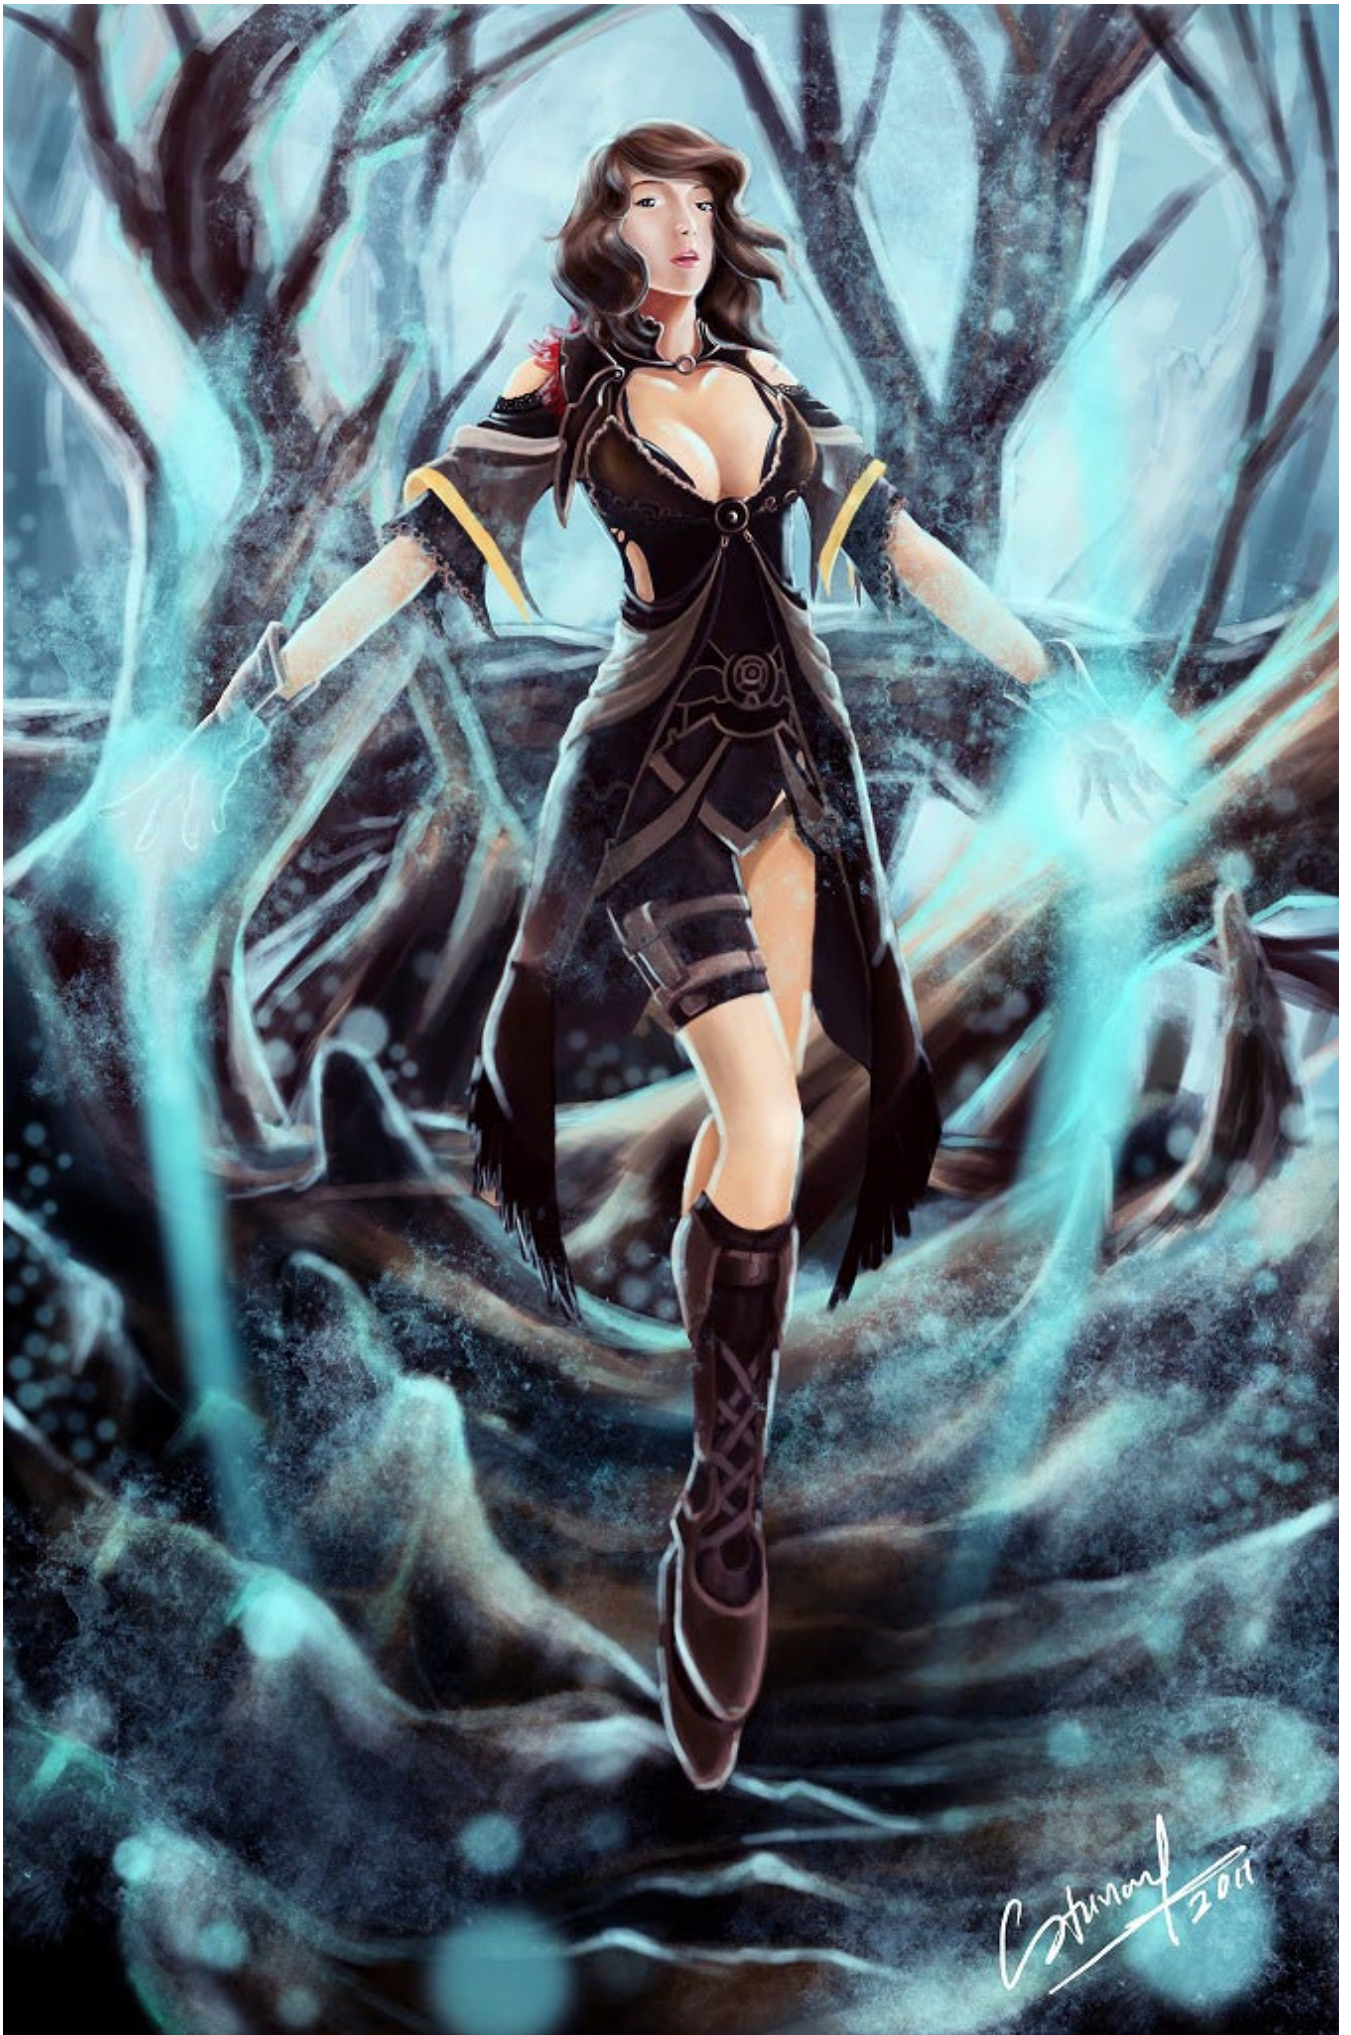

PORTOFOLIO

by Dewa Gede Astana

ASIAN GIRL (2013)
PS CS5

Pose (2011)
PS CS3

Leon in Danger Situation(2012)
Corel Painter 11

Pose 2 (2012)
Paint Tool SAI

Paradox (2011)
PS CS3

Cover for Naga Comic (2011)
PS CS3

Nightmare (2012)
PS CS3

Wizard in Pose (2011)
PS CS3

The Duel (2011)
PS CS3

The Executor (2012)
PS CS5

Lara Croft (2013)
PS CS5